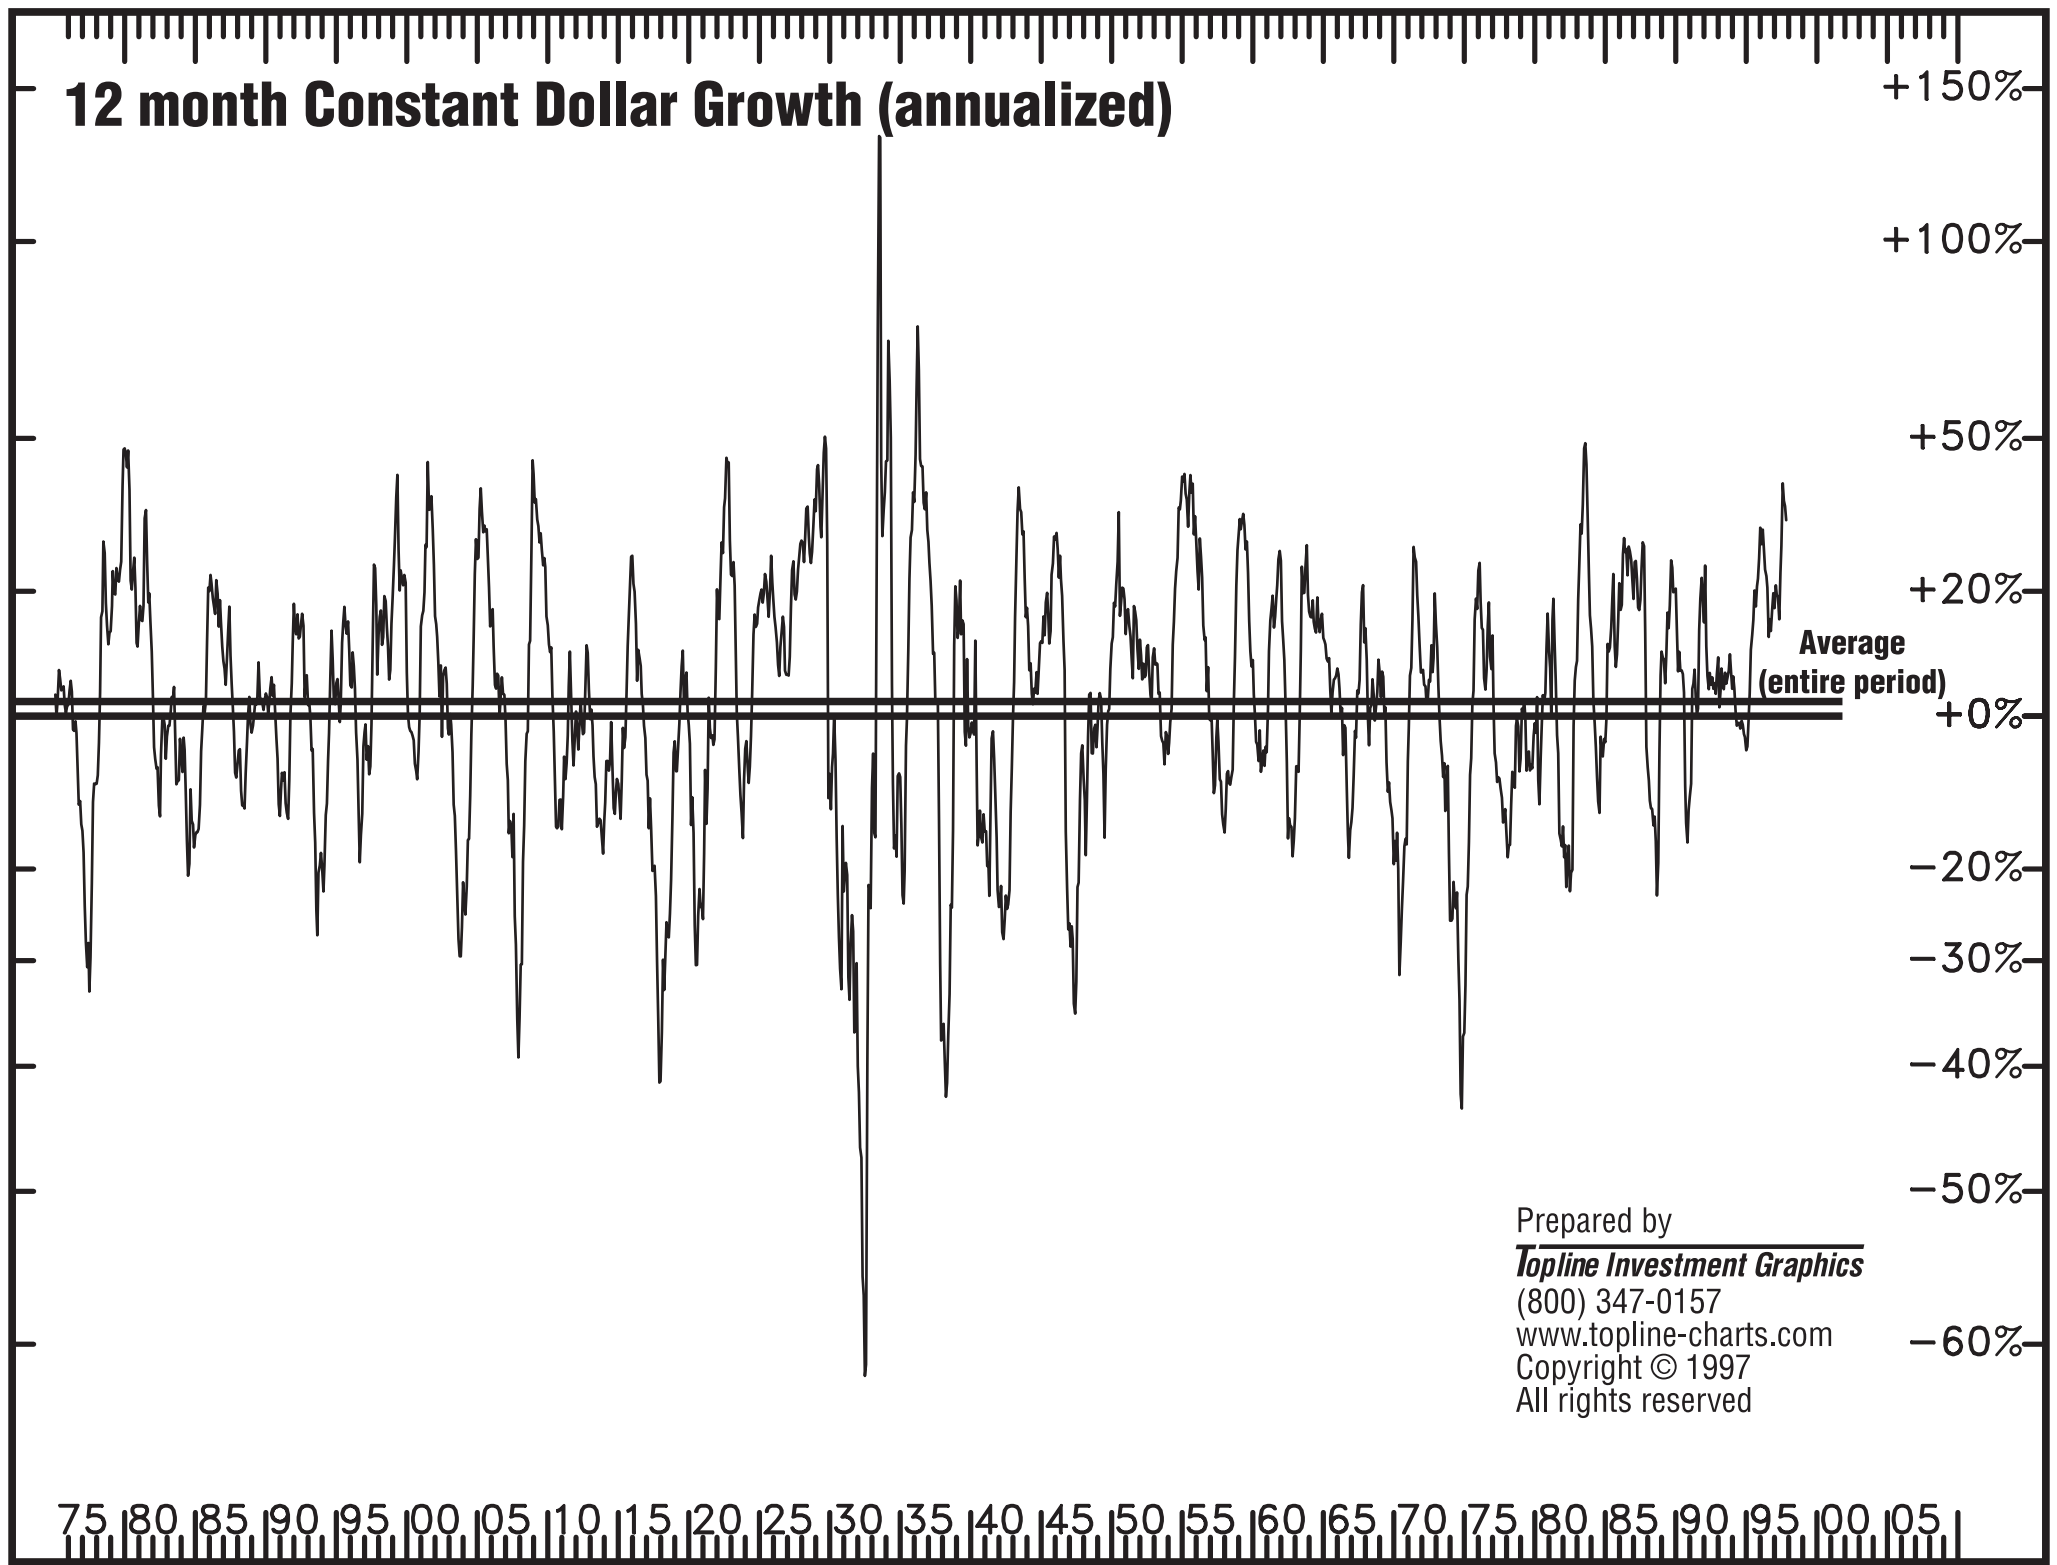

12 month Constant Dollar Growth (annualized)

Average
(entire period)

Prepared by
Topline Investment Graphics
(800) 347-0157
www.topline-charts.com
Copyright © 1997
All rights reserved