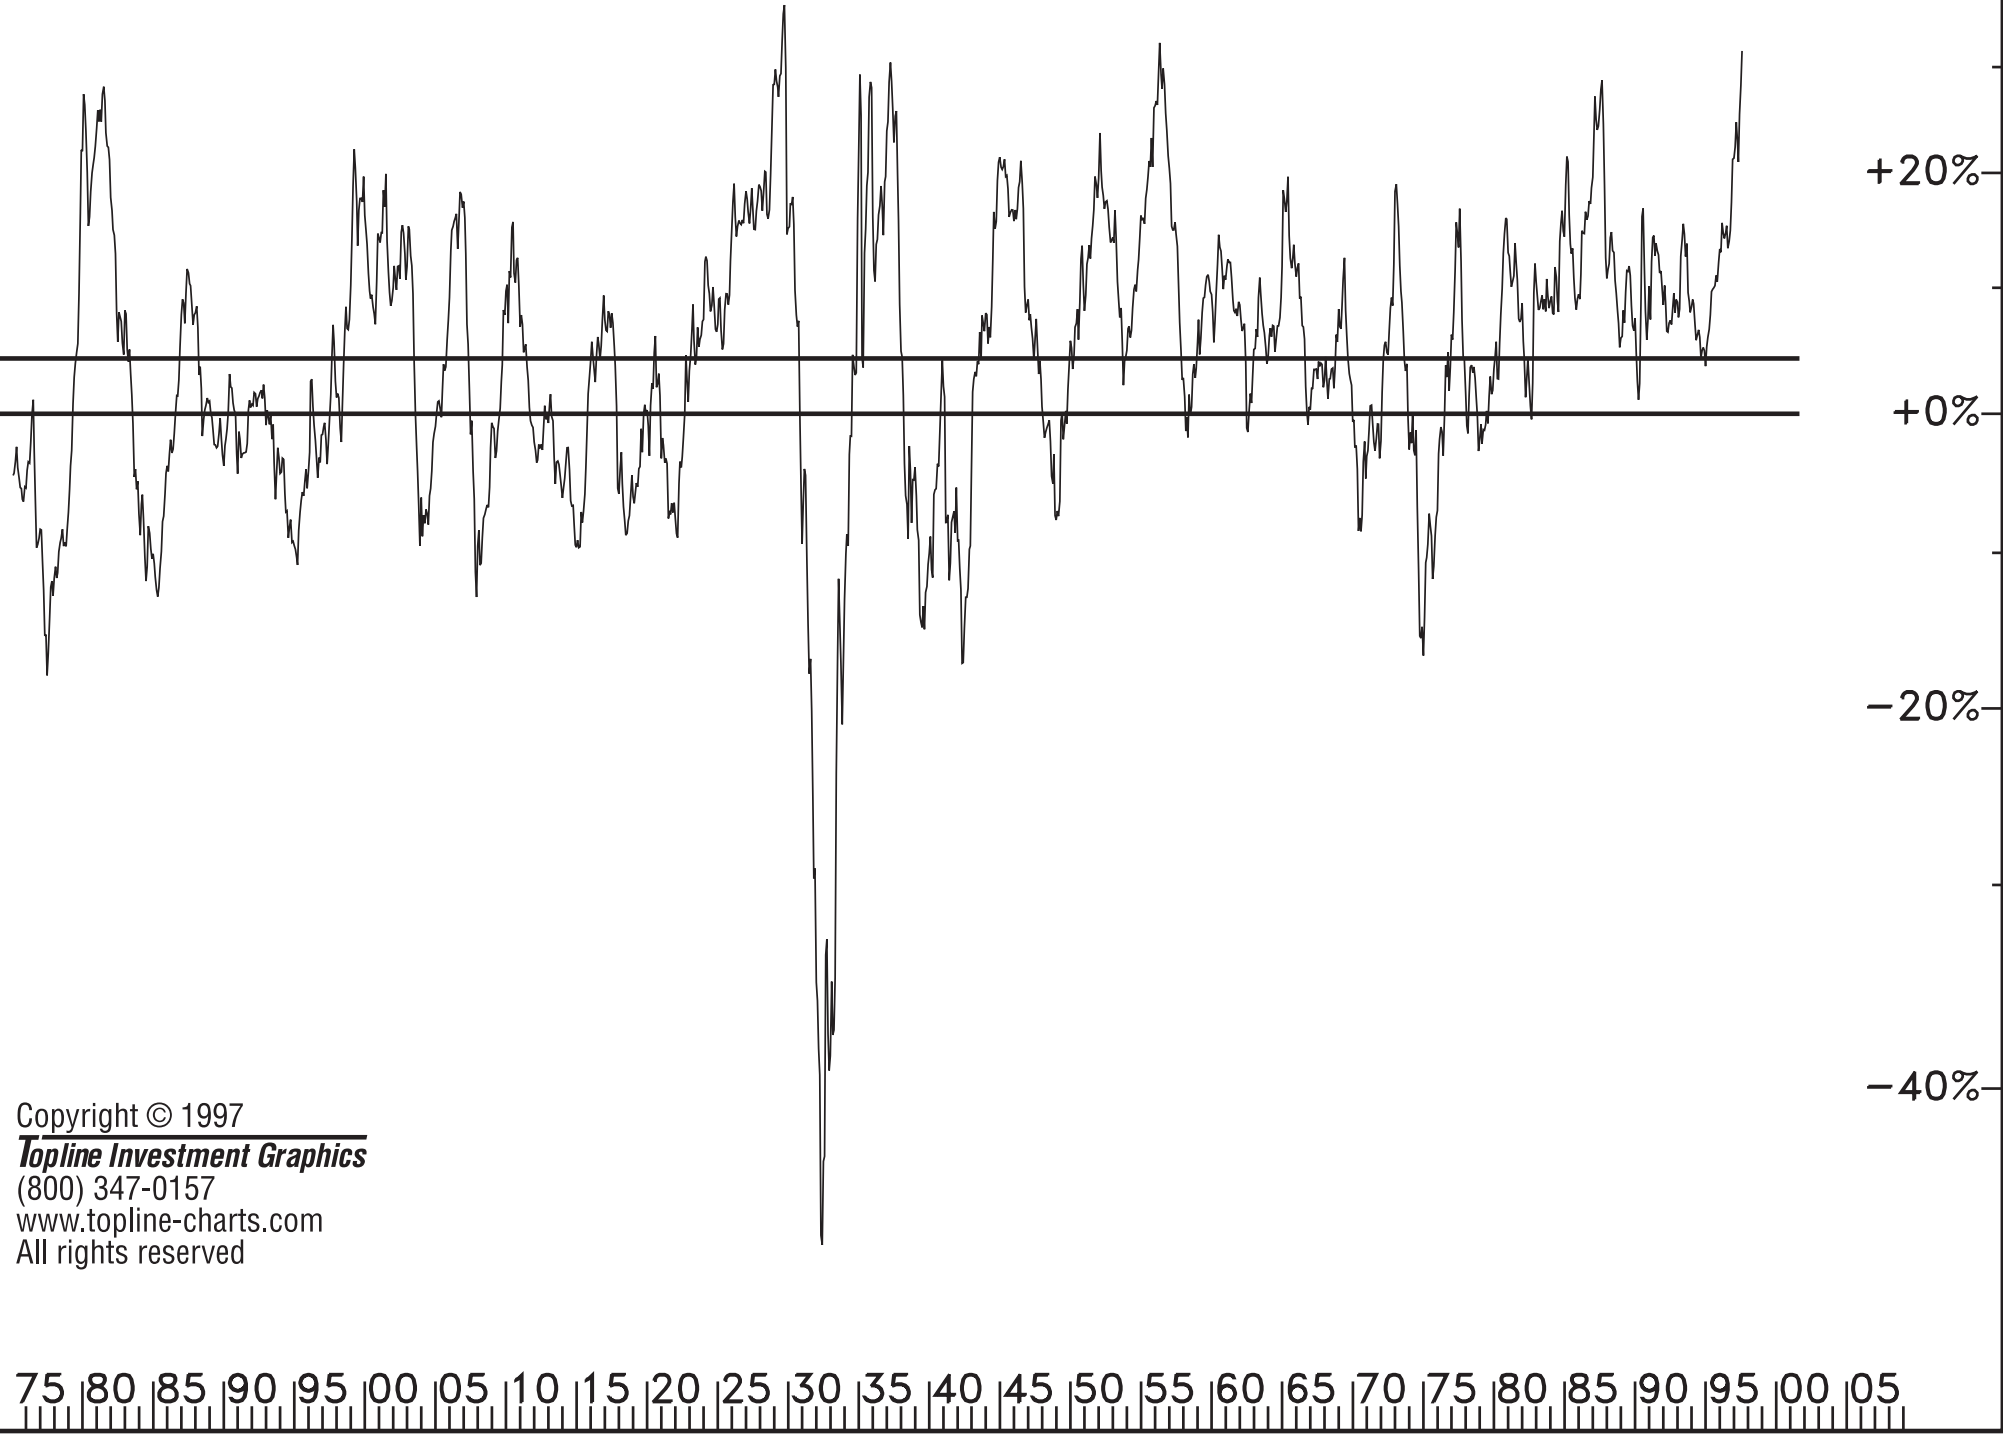

31 month Growth (annualized)

Copyright © 1997
Topline Investment Graphics
(800) 347-0157
www.topline-charts.com
All rights reserved

31 month Constant Dollar Growth (annualized)

Copyright © 1997

Topline Investment Graphics