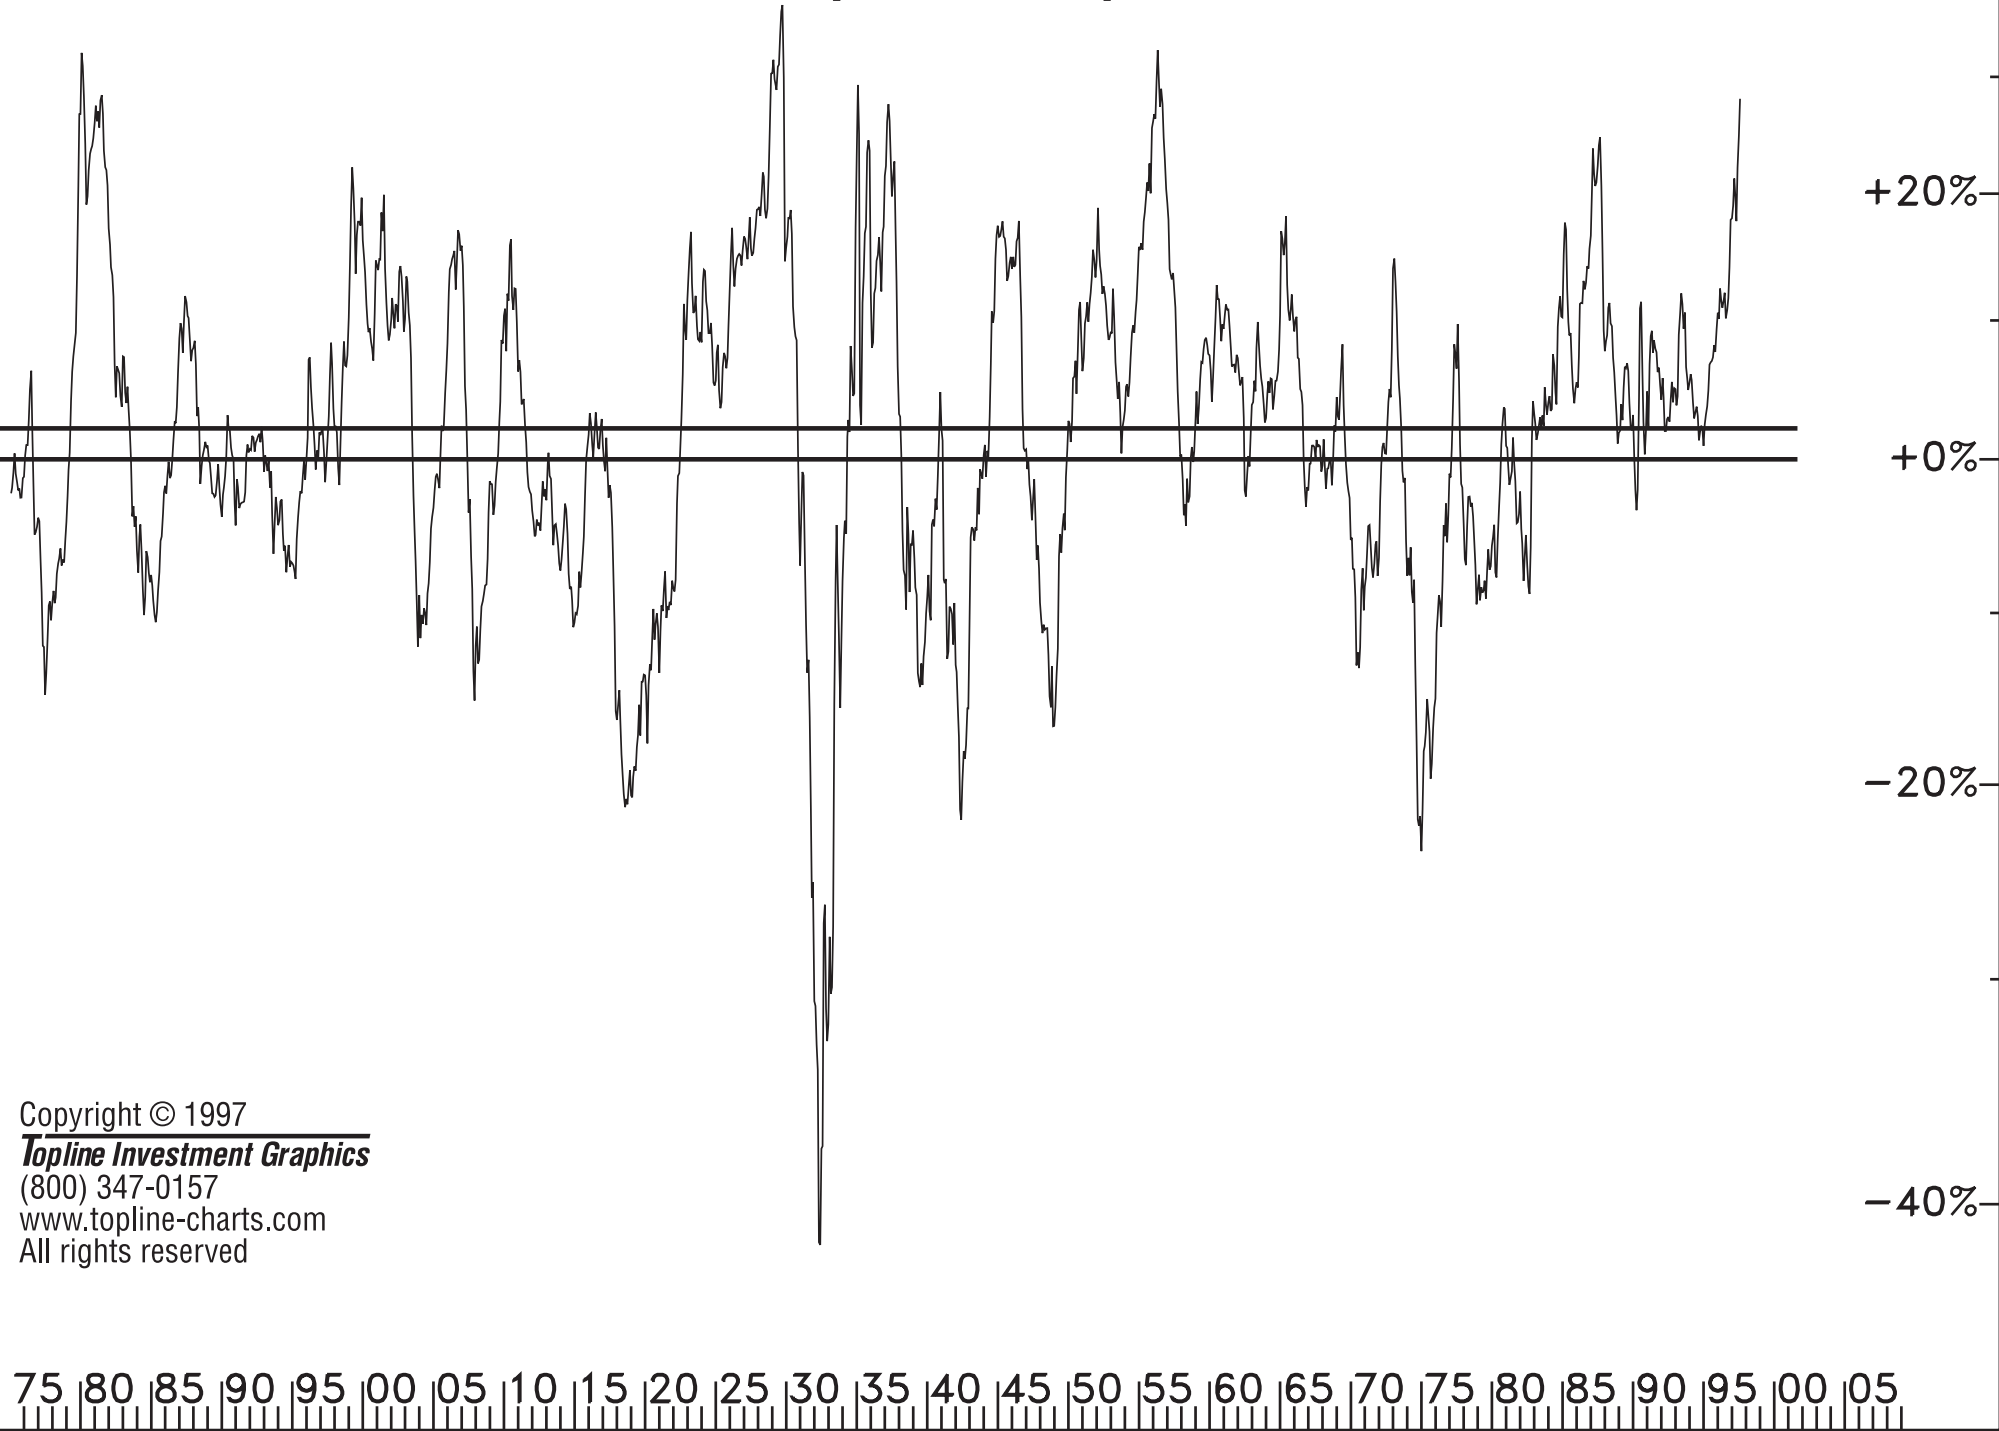

31 month Growth (annualized)

Copyright © 1997
Topline Investment Graphics
(800) 347-0157
www.topline-charts.com
All rights reserved

31 month Constant Dollar Growth (annualized)

Copyright © 1997

Topline Investment Graphics